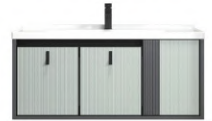

HS1804A-100